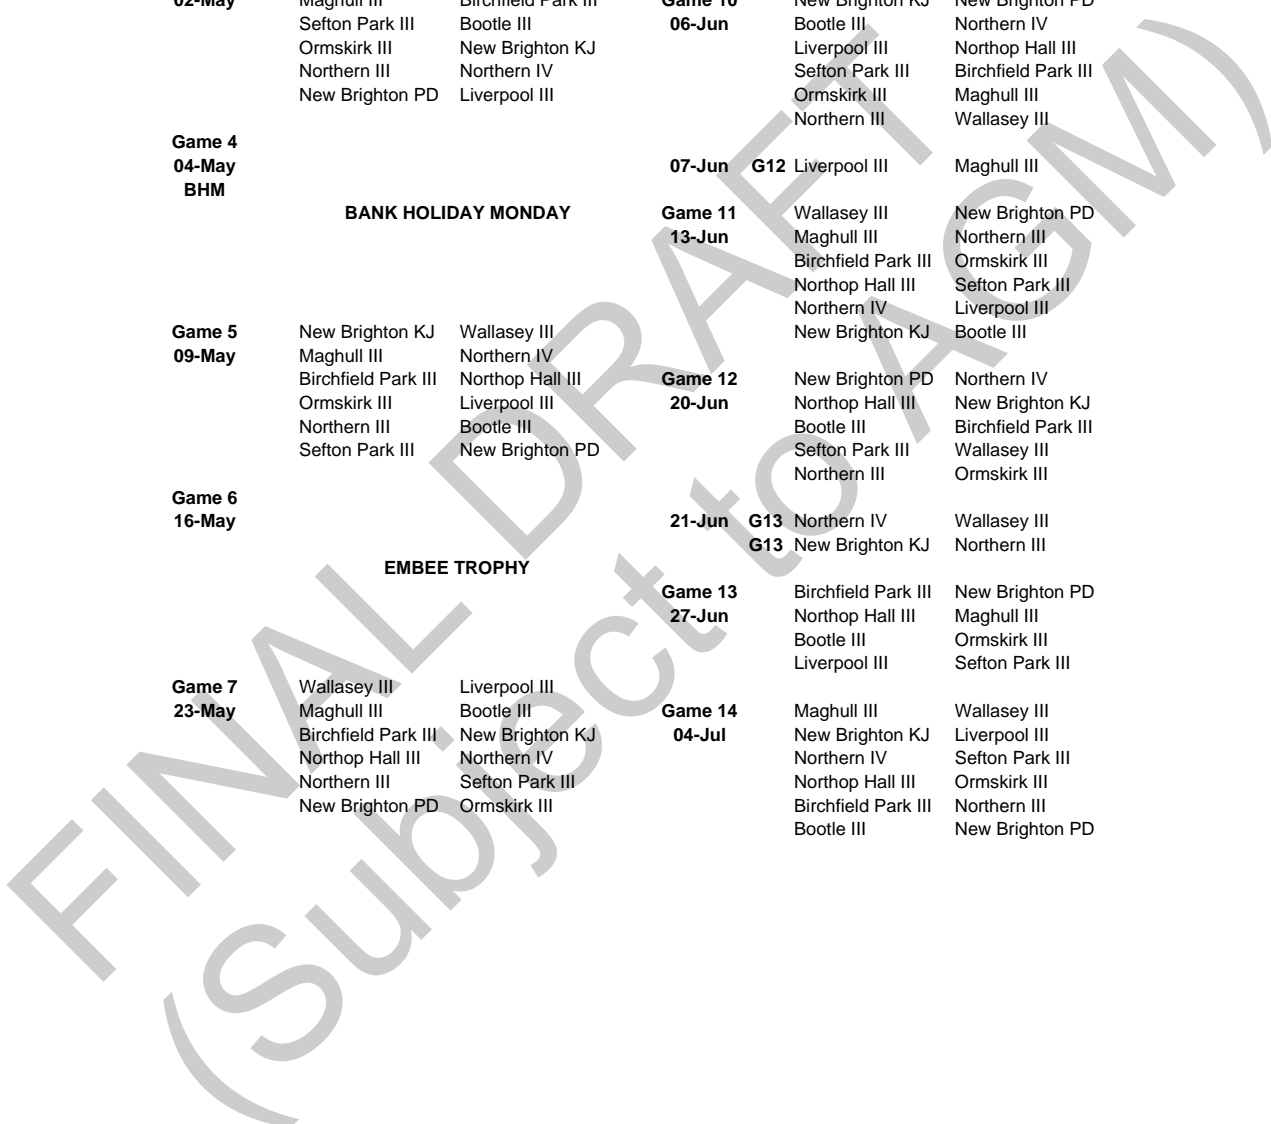

**Game 13**  
**27-Jun**  
 Birchfield Park III   New Brighton PD  
 Northop Hall III    Maghull III  
 Bootle III      Ormskirk III  
 Liverpool III      Sefton Park III

**Game 14**  
**04-Jul**  
 Maghull III      Wallasey III  
 New Brighton KJ    Liverpool III  
 Northern IV      Sefton Park III  
 Northop Hall III    Ormskirk III  
 Birchfield Park III   Northern III  
 Bootle III      New Brighton PD